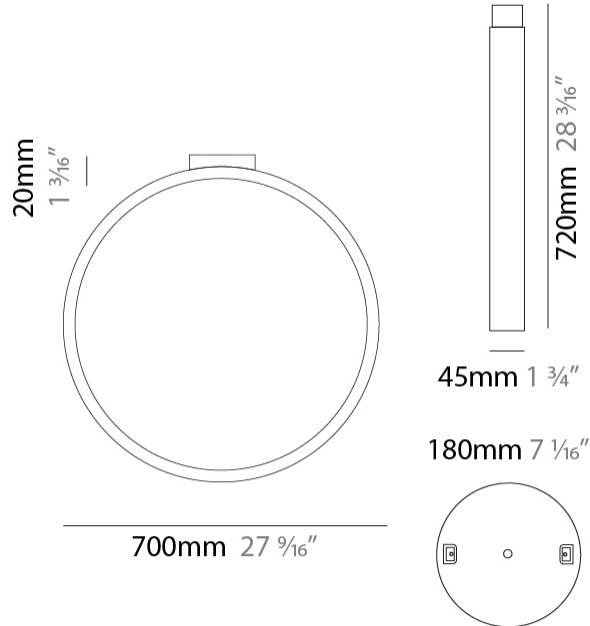

PROJECT	_____
TYPE	_____
SPECIFIER	_____
QUANTITY	_____
DATE	_____

ASSOLO SURFACE

D32017-

base number   Finish
Options

1. To build a product code in our configurator select the specify button on the base model # product page
2. To build a manual product code on this datasheet choose from the options listed below in blue font and add the suffix to the base model #

GENERAL

Series: Assolo
Brand: Cini & Nils
Division: Design
Mounting Type: Surface
Mounting Location: Ceiling
Subcategory: Ambient

PHYSICAL

Shape: Round
Diameter (mm): 700
Diameter (in): 27 ⁹/₁₆
Width (mm): 45
Width (in): 1 ³/₄
Height (mm): 720
Height (in): 28 ³/₈
Light Distribution: Indirect
Weight (kg): 4.9
Weight (lbs): 10.8
Fixture Finish: WHI / BLK / MGD
Fixture Material: Aluminum

ELECTRICAL

Lamp Type: LED
Input Wattage (W): 27
Total Output Wattage (W): 25
Dimming: Tri-Mode (Non-Dimming and Phase Dimming (120Vac only) and 0-10V Dimming)
Driver Included: Yes
Driver Location: Integrated
Driver Type: Constant Current - Universal
Driver Class: Class 2
Input Voltage (V): 120 - 277
Constant Current (MA): 700

LED

Color Temperature (°K): 2800
Nominal Lumen (lm): 2900
CRI: >90 CRI
Lamp Life (hrs): 50000

OPTICAL

RATINGS AND CERTIFICATIONS

Certified By: Certified for North American Standards
IP rating: IP20

J-Box cover plate included